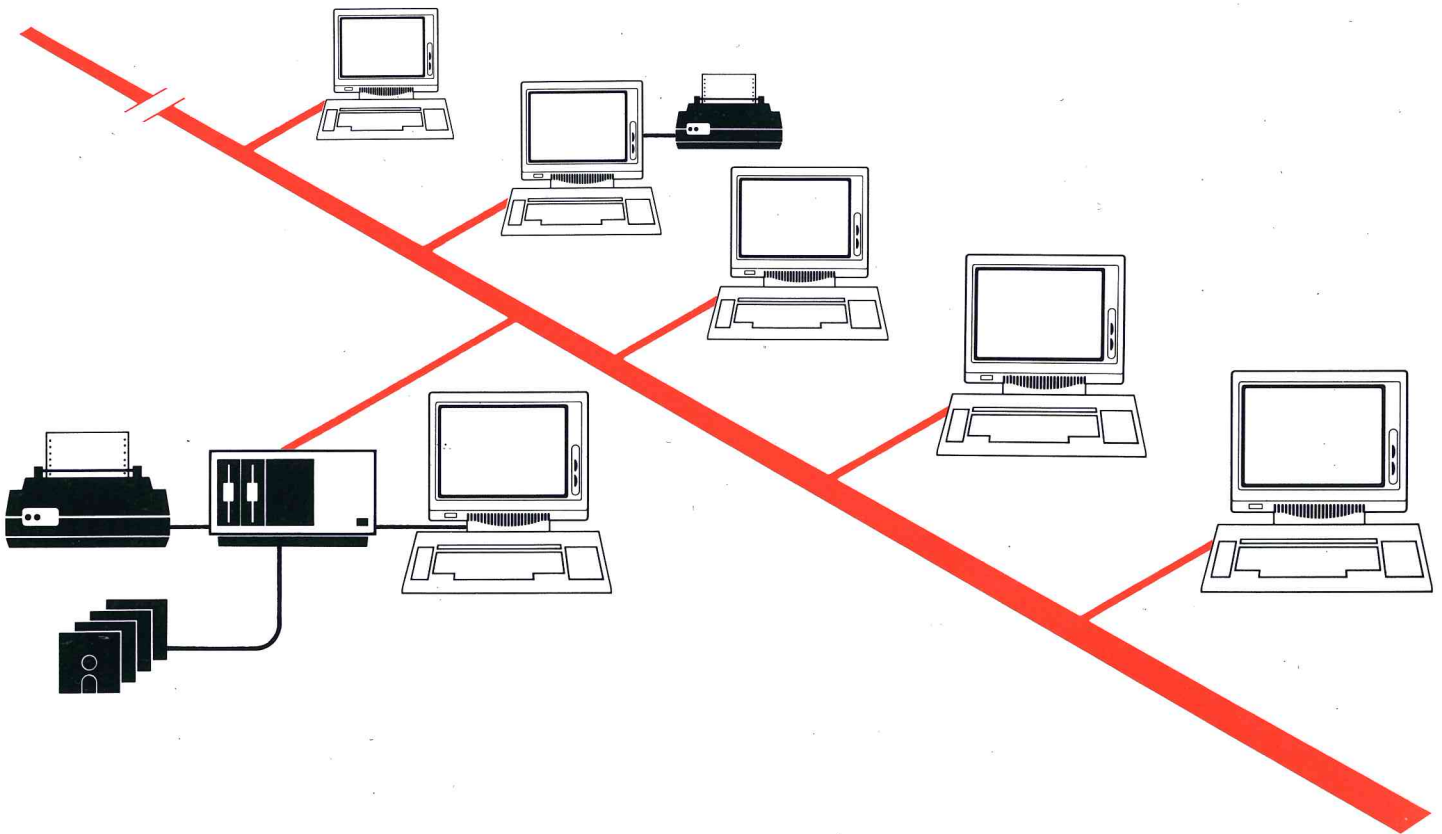

Nokia PC NET Professional local micro network

The Nokia PC NET is a system of highly advanced work stations linked to each other via a local area network. It is made up of Nokia PCs and Nokia Ergonomic Work Stations (EWS).

The Nokia PC NET is a distributed resource system. For example, it could enable a single costly peripheral to be used by all the work stations.

The Nokia PC NET is a system of linked microcomputers with MS-DOS™ as an operating system in each work station.

™ Microsoft Corporation

What is the Nokia PC NET?

It is a network of MS-DOS work stations, sharing common disk units and printers. For the user, each work station is like a 16-bit microcomputer with MS-DOS. The peripherals are common to all the users.

What is the architecture of the Nokia PC NET?

A Nokia PC NET is a system of Nokia PCs and/or EWSs linked to each other via a local area network. A Nokia EWS contains a similar microcomputer without an external memory of its own. A Nokia proprietary NETNET is used as the local area network. The system unit of a Nokia PC is the file server for the Nokia PC NET.

Features of the Nokia PC NET

- disk sharing
- printer sharing
- file locking
- CSMA/CD baseband LAN
- standard 75-ohm coaxial cable
- network cable up to 500 m
- data transmitted at 0.5 Mbps
- MS-DOS as the operating system for each work station

Our policy is to develop our products continuously. All technical details are subject to change without notice.

NOKIA DATA

Nokia Electronics, Data Terminal Systems

Finland Box 780, SF-00101 HELSINKI 10, Tel. (International) +358 0 5671, (National) (90) 5671, Tx 124563

Germany Nokia GmbH, Petersbrunner Str. 8, D-8130 STARNBERG, Tel. (081 51) 77 40, Tx 526481

Sweden Nokia AB, Box 42037, S-12612 STOCKHOLM, Tel. (08) 744 75 00, Tx 11029

United Kingdom Nokia (U.K.) Ltd., Yorkhouse, Empire Way, Wembley, MIDDX HA9 0PA., Tel. (01) 900 0421, Tx 8814680